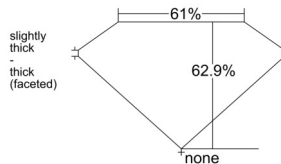

GIA®

FACSIMILE

GIA REPORT 1527489822

Verify this report at GIA.edu

GIA NATURAL DIAMOND DOSSIER®

June 13, 2025
GIA Report Number 1527489822
Shape and Cutting Style ..... Pear Brilliant
Measurements ..... 6.40 x 3.78 x 2.38 mm

GRADING RESULTS

Carat Weight ..... 0.34 carat
Color Grade ..... H
Clarity Grade VS1

ADDITIONAL GRADING INFORMATION

Polish ..... Excellent
Symmetry ..... Excellent
Fluorescence ..... None
Clarity Characteristics ..... Feather, Pinpoint
Inscription(s): GIA 1527489822

PROPORTIONS

Profile not to actual proportions

GRADING SCALES

GIA COLOR SCALE		GIA CLARITY SCALE			
COLORLESS	D	VERY VERY SLIGHTLY INCLUDED	FLAWLESS		
	E		INTERNALLY FLAWLESS		
	F	VERY SLIGHTLY INCLUDED	VVS₁		
	G		VVS₂		
	H		VS₁		
	NEAR COLORLESS	I	SLIGHTLY INCLUDED	VS₂	
		J		SI₁	
		FAINT	K	INCLUDED	SI₂
			L		I₁
			M		I₂
VERT LIGHT	N	LIGHT	I₃		
	O				
	P				
	Q				
	R