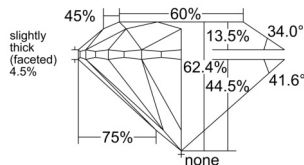

GIA®

FACSIMILE

GIA REPORT 1527502846

Verify this report at GIA.edu

GIA NATURAL DIAMOND DOSSIER®

June 16, 2025
GIA Report Number 1527502846
Shape and Cutting Style ..... Round Brilliant
Measurements ..... 4.63 - 4.66 x 2.90 mm

GRADING RESULTS

Carat Weight ..... 0.39 carat
Color Grade ..... D
Clarity Grade VVS1
Cut Grade ..... Excellent

ADDITIONAL GRADING INFORMATION

Polish ..... Excellent
Symmetry ..... Excellent
Fluorescence ..... None
Clarity Characteristics ..... Pinpoint, Feather
Inscription(s): GIA 1527502846

PROPORTIONS

Profile to actual proportions