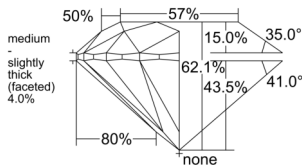

GIA®

FACSIMILE

GIA REPORT 1527558573

Verify this report at GIA.edu

GIA NATURAL DIAMOND DOSSIER®

June 20, 2025
GIA Report Number 1527558573
Shape and Cutting Style ..... Round Brilliant
Measurements ..... 5.29 - 5.33 x 3.29 mm

GRADING RESULTS

Carat Weight ..... 0.57 carat
Color Grade I
Clarity Grade VVS1
Cut Grade ..... Excellent

ADDITIONAL GRADING INFORMATION

Polish ..... Excellent
Symmetry ..... Excellent
Fluorescence ..... Faint
Clarity Characteristics ..... Pinpoint, Feather
Inscription(s): GIA 1527558573

PROPORTIONS

GRADING SCALES

GIA COLOR SCALE	GIA CLARITY SCALE	GIA CUT SCALE	
D	FLAWLESS	EXCELLENT	
E	INTERNALLY FLAWLESS		
F		VVS₁	VERY GOOD
G	VVS₂		
H	VS₁	GOOD	
I	VS₂		
J	SI₁	FAIR	
K	SI₂		
L	I₁	POOR	
M			
N	I₂		
O			
P	I₃		
Q			
R			
S			
T			
U			
V			
W			
X			
Y			
Z