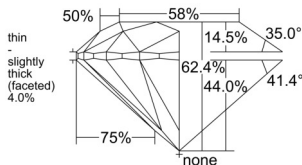

GIA®

FACSIMILE

GIA REPORT 1527573655

Verify this report at GIA.edu

GIA NATURAL DIAMOND DOSSIER®

June 24, 2025
GIA Report Number 1527573655
Shape and Cutting Style ..... Round Brilliant
Measurements ..... 4.69 - 4.73 x 2.94 mm

GRADING RESULTS

Carat Weight ..... 0.40 carat
Color Grade ..... D
Clarity Grade VVS2
Cut Grade ..... Excellent

ADDITIONAL GRADING INFORMATION

Polish ..... Excellent
Symmetry ..... Excellent
Fluorescence ..... Very Strong Blue
Clarity Characteristics..... Pinpoint, Feather, Indented Natural Needle

Inscription(s): GIA 1527573655

PROPORTIONS

GRADING SCALES

GIA COLOR SCALE	GIA CLARITY SCALE	GIA CUT SCALE	
D	FLAWLESS	EXCELLENT	
E	INTERNALLY FLAWLESS		
F		VVS₁	VERY GOOD
G	VVS₂		
H	VS₁	GOOD	
I	VS₂		
J	SI₁	FAIR	
K	SI₂		
L	I₁	POOR	
M	I₂		
N	I₃		
O			
P			
Q			
R			
S			
T			
U			
V			
W			
X			
Y			
Z