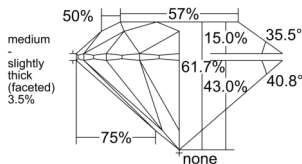

GIA®

FACSIMILE

GIA REPORT 1527581249

Verify this report at GIA.edu

GIA NATURAL DIAMOND DOSSIER®

June 23, 2025
GIA Report Number 1527581249
Shape and Cutting Style ..... Round Brilliant
Measurements ..... 5.25 - 5.27 x 3.24 mm

GRADING RESULTS

Carat Weight ..... 0.55 carat
Color Grade I
Clarity Grade VS1
Cut Grade ..... Excellent

ADDITIONAL GRADING INFORMATION

Polish ..... Excellent
Symmetry ..... Excellent
Fluorescence ..... None
Clarity Characteristics ..... Crystal
Inscription(s): GIA 1527581249

PROPORTIONS

GRADING SCALES

GIA COLOR SCALE

COLOURESS	D
	E
	F
	G
	H
	I
	J
NEAR COLOURESS	K
	L
FAIN	M
	N
	O
	P
	Q
	R
	S
	T
	U
	V
	W
	X
	Y
LIGHT	Z

GIA CLARITY SCALE

FLAWLESS	INTERNAL FLAWLESS	
		EXCELLENT
VERY VERY SLIGHTLY INCLUDED	VVS₁	
	VVS₂	
VERY SLIGHTLY INCLUDED	VS₁	
	VS₂	
SLIGHTLY INCLUDED	SI₁	
	SI₂	
INCLUDED	I₁	
	I₂	
	I₃	
POOR		

GIA CUT SCALE

EXCELLENT
VERY GOOD
GOOD
FAIR
POOR