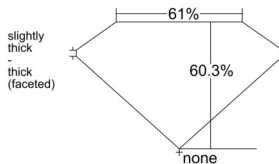

GIA®

FACSIMILE

GIA REPORT 1527588838

Verify this report at GIA.edu

GIA NATURAL DIAMOND DOSSIER®

June 23, 2025
GIA Report Number 1527588838
Shape and Cutting Style ..... Pear Brilliant
Measurements ..... 5.81 x 3.88 x 2.34 mm

GRADING RESULTS

Carat Weight ..... 0.31 carat
Color Grade ..... E
Clarity Grade VS2

ADDITIONAL GRADING INFORMATION

Polish ..... Excellent
Symmetry ..... Excellent
Fluorescence ..... None
Clarity Characteristics ..... Crystal, Cloud, Feather
Inscription(s): GIA 1527588838

PROPORTIONS

Profile not to actual proportions

GRADING SCALES

GIA COLOR SCALE		GIA CLARITY SCALE			
COLORLESS	D	VERY VERY SLIGHTLY INCLUDED	FLAWLESS		
	E		INTERNALLY FLAWLESS		
	F		VVS₁		
	NEAR COLORLESS	G	VERY SLIGHTLY INCLUDED	VVS₂	
		H		VS₁	
		FAINT	I	SLIGHTLY INCLUDED	VS₂
			J		SI₁
			K		SI₂
	LIGHT	L	INCLUDED	I₁	
		M		I₂	
N		I₃			
O					
P					
Q					
R					
S					
T					
U					
V					
W					
X					
Y					
Z