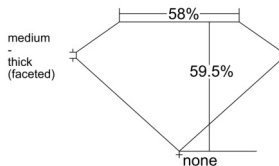

GIA®

FACSIMILE

GIA REPORT 1527607325

Verify this report at GIA.edu

GIA NATURAL DIAMOND DOSSIER®

June 25, 2025
GIA Report Number 1527607325
Shape and Cutting Style ..... Heart Brilliant
Measurements ..... 4.92 x 5.50 x 3.27 mm

GRADING RESULTS

Carat Weight ..... 0.52 carat
Color Grade ..... H
Clarity Grade VVS1

ADDITIONAL GRADING INFORMATION

Polish ..... Very Good
Symmetry ..... Very Good
Fluorescence ..... None
Clarity Characteristics..... Pinpoint, Internal Graining, Feather, Surface Graining

Inscription(s): GIA 1527607325

PROPORTIONS

Profile not to actual proportions

GRADING SCALES

GIA COLOR SCALE		GIA CLARITY SCALE			
COLORLESS	D	VERY VERY SLIGHTLY INCLUDED	FLAWLESS		
	E		INTERNALLY FLAWLESS		
	F	VERY SLIGHTLY INCLUDED	VVS₁		
	G		VVS₂		
	H		VS₁		
	NEAR COLORLESS	I	SLIGHTLY INCLUDED	VS₂	
		J		SI₁	
		FAINT	K	INCLUDED	SI₂
			L		I₁
			M		I₂
N			I₃		
VERT LIGHT	O	LIGHT			
	P				
	Q				
	R				
	S				
	T				
LIGHT	U				
	V				
	W				
	X				
Y					
Z