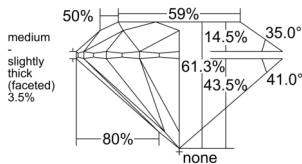

GIA®

FACSIMILE

GIA REPORT 1527618440

Verify this report at GIA.edu

GIA NATURAL DIAMOND DOSSIER®

June 26, 2025
GIA Report Number 1527618440
Shape and Cutting Style ..... Round Brilliant
Measurements ..... 4.50 - 4.52 x 2.76 mm

GRADING RESULTS

Carat Weight ..... 0.34 carat
Color Grade ..... F
Clarity Grade VVS1
Cut Grade ..... Excellent

ADDITIONAL GRADING INFORMATION

Polish ..... Excellent
Symmetry ..... Excellent
Fluorescence ..... None
Clarity Characteristics..... Pinpoint, Cloud, Feather
Inscription(s): GIA 1527618440

PROPORTIONS

Profile to actual proportions