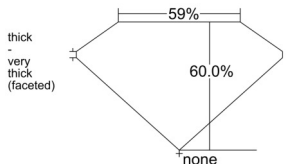

GIA®

FACSIMILE

GIA REPORT 1527645550

Verify this report at GIA.edu

GIA NATURAL DIAMOND DOSSIER®

June 30, 2025
GIA Report Number 1527645550
Shape and Cutting Style ..... Heart Brilliant
Measurements ..... 5.42 x 6.39 x 3.84 mm

GRADING RESULTS

Carat Weight ..... 0.80 carat
Color Grade ..... F
Clarity Grade SI1

ADDITIONAL GRADING INFORMATION

Polish ..... Excellent
Symmetry ..... Very Good
Fluorescence ..... None
Clarity Characteristics..... Crystal, Feather
Inscription(s): GIA 1527645550

PROPORTIONS

Profile not to actual proportions

GRADING SCALES

GIA COLOR SCALE		GIA CLARITY SCALE	
COLORLESS	D	VERY VERY SLIGHTLY INCLUDED	FLAWLESS
	E		INTERNALLY FLAWLESS
	F		VVS₁
	G		VVS₂
	H		VS₁
	I		VS₂
	J		SI₁
	K		SI₂
	L		I₁
	M		I₂
NEAR COLORLESS	N	SLIGHTLY INCLUDED	I₃
	O		
	P		
	Q		
FAINT	R		
	S		
	T		
	U		
VERT LIGHT	V		
	W		
	X		
	Y		
LIGHT	Z