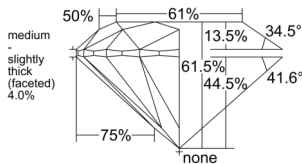

GIA®

FACSIMILE

GIA REPORT 1527687431

Verify this report at GIA.edu

GIA NATURAL DIAMOND DOSSIER®

July 03, 2025
GIA Report Number 1527687431
Shape and Cutting Style ..... Round Brilliant
Measurements ..... 5.10 - 5.14 x 3.15 mm

GRADING RESULTS

Carat Weight ..... 0.51 carat
Color Grade ..... G
Clarity Grade VS2
Cut Grade ..... Excellent

ADDITIONAL GRADING INFORMATION

Polish ..... Excellent
Symmetry ..... Excellent
Fluorescence ..... None
Clarity Characteristics ..... Cloud
Inscription(s): GIA 1527687431

PROPORTIONS

Profile to actual proportions