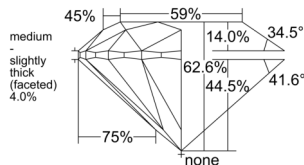

GIA®

FACSIMILE

GIA REPORT 1527746870

Verify this report at GIA.edu

GIA NATURAL DIAMOND DOSSIER®

July 09, 2025
GIA Report Number 1527746870
Shape and Cutting Style ..... Round Brilliant
Measurements ..... 5.05 - 5.09 x 3.17 mm

GRADING RESULTS

Carat Weight ..... 0.50 carat
Color Grade ..... E
Clarity Grade VS1
Cut Grade ..... Excellent

ADDITIONAL GRADING INFORMATION

Polish ..... Excellent
Symmetry ..... Excellent
Fluorescence ..... Faint
Clarity Characteristics..... Cloud, Feather, Pinpoint
Inscription(s): GIA 1527746870

PROPORTIONS

Profile to actual proportions