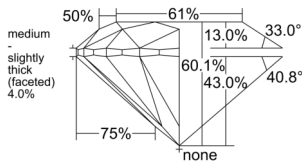

GIA®

FACSIMILE

GIA REPORT 1527758710

Verify this report at GIA.edu

GIA NATURAL DIAMOND DOSSIER®

July 10, 2025
GIA Report Number 1527758710
Shape and Cutting Style ..... Round Brilliant
Measurements ..... 4.61 - 4.64 x 2.78 mm

GRADING RESULTS

Carat Weight ..... 0.37 carat
Color Grade ..... F
Clarity Grade VS1
Cut Grade ..... Excellent

ADDITIONAL GRADING INFORMATION

Polish ..... Excellent
Symmetry ..... Excellent
Fluorescence ..... None
Clarity Characteristics ..... Cloud, Feather, Pinpoint
Inscription(s): GIA 1527758710

PROPORTIONS

Profile to actual proportions

GRADING SCALES

GIA COLOR SCALE	GIA CLARITY SCALE	GIA CUT SCALE	
D	FLAWLESS	EXCELLENT	
E	INTERNALLY FLAWLESS		
F		VVS₁	VERY GOOD
G	VVS₂		
H	VS₁	GOOD	
I	VS₂		
J	SI₁	FAIR	
K	SI₂		
L	I₁	POOR	
M			
N			
O	I₂		
P			
Q			
R	I₃		
S			
T			
U			
V			
W			
X			
Y			
Z