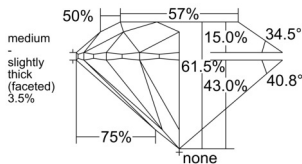

GIA®

FACSIMILE

GIA REPORT 1527789035

Verify this report at GIA.edu

GIA NATURAL DIAMOND DOSSIER®

July 15, 2025
GIA Report Number 1527789035
Shape and Cutting Style ..... Round Brilliant
Measurements ..... 4.31 - 4.33 x 2.66 mm

GRADING RESULTS

Carat Weight ..... 0.30 carat
Color Grade ..... H
Clarity Grade VS1
Cut Grade ..... Excellent

ADDITIONAL GRADING INFORMATION

Polish ..... Excellent
Symmetry ..... Excellent
Fluorescence ..... Faint
Clarity Characteristics..... Crystal, Feather, Needle, Pinpoint
Inscription(s): GIA 1527789035

PROPORTIONS

Profile to actual proportions

GRADING SCALES

GIA COLOR SCALE

COLORED	D
	E
	F
	G
	H
	I
	J
NEAR COLORLESS	K
	L
	M
	N
	O
	P
	Q
	R
	S
	T
	U
	V
	W
	X
	Y
	Z

GIA CLARITY SCALE

FLAWLESS	INTERNAL FLAWLESS	
		FLAWLESS
VERY VERY SLIGHTLY INCLUDED	VVS₁	
	VVS₂	
VERY SLIGHTLY INCLUDED	VS₁	
	VS₂	
SLIGHTLY INCLUDED	SI₁	
	SI₂	
INCLUDED	I₁	
	I₂	
	I₃	

GIA CUT SCALE

EXCELLENT
VERY GOOD
GOOD
FAIR
POOR