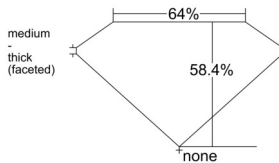

GIA®

FACSIMILE

GIA REPORT 1527790640

Verify this report at GIA.edu

GIA NATURAL DIAMOND DOSSIER®

July 12, 2025
GIA Report Number 1527790640
Shape and Cutting Style ..... Pear Brilliant
Measurements ..... 5.87 x 3.84 x 2.24 mm

GRADING RESULTS

Carat Weight ..... 0.30 carat
Color Grade ..... D
Clarity Grade VVS1

ADDITIONAL GRADING INFORMATION

Polish ..... Excellent
Symmetry ..... Very Good
Fluorescence ..... Medium Blue
Clarity Characteristics..... Pinpoint, Indented Natural, Feather
Inscription(s): GIA 1527790640

PROPORTIONS

Profile not to actual proportions

GRADING SCALES

GIA COLOR SCALE		GIA CLARITY SCALE			
COLORLESS	D	VERY VERY SLIGHTLY INCLUDED	FLAWLESS		
	E		INTERNALLY FLAWLESS		
	F	VERY SLIGHTLY INCLUDED	VVS₁		
	G		VVS₂		
	H		VS₁		
	NEAR COLORLESS	I	SLIGHTLY INCLUDED	VS₂	
		J		SI₁	
		FAINT	K	INCLUDED	SI₂
			L		I₁
			M		I₂
VERT LIGHT	N	LIGHT	I₃		
	O				
	P				
	Q				
	R