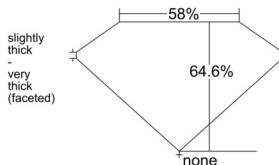

GIA®

FACSIMILE

GIA REPORT 1527824081

Verify this report at GIA.edu

GIA NATURAL DIAMOND DOSSIER®

July 17, 2025
GIA Report Number 1527824081
Shape and Cutting Style ..... Marquise Brilliant
Measurements ..... 6.08 x 2.83 x 1.83 mm

GRADING RESULTS

Carat Weight ..... 0.18 carat
Color Grade ..... D
Clarity Grade VS1

ADDITIONAL GRADING INFORMATION

Polish ..... Very Good
Symmetry ..... Excellent
Fluorescence ..... Medium Blue
Clarity Characteristics ..... Feather
Inscription(s): GIA 1527824081

PROPORTIONS

Profile not to actual proportions

GRADING SCALES

GIA COLOR SCALE		GIA CLARITY SCALE			
COLORLESS	D	VERY VERY SLIGHTLY INCLUDED	FLAWLESS		
	E		INTERNALLY FLAWLESS		
	F	VERY SLIGHTLY INCLUDED	VS₁		
	G		VS₂		
	H		VS₁		
	NEAR COLORLESS	I	SLIGHTLY INCLUDED	VS₂	
		J		SI₁	
		FAINT	K	INCLUDED	SI₂
			L		I₁
			M		I₂
VERT LIGHT	N	LIGHT	I₃		
	O				
	P				
	Q				
	R