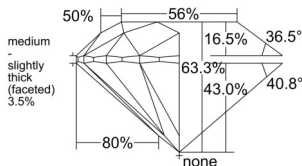

GIA®

FACSIMILE

GIA REPORT 1527832721

Verify this report at GIA.edu

GIA NATURAL DIAMOND DOSSIER®

July 17, 2025
GIA Report Number 1527832721
Shape and Cutting Style ..... Round Brilliant
Measurements ..... 5.58 - 5.65 x 3.55 mm

GRADING RESULTS

Carat Weight ..... 0.70 carat
Color Grade ..... H
Clarity Grade S11
Cut Grade ..... Excellent

ADDITIONAL GRADING INFORMATION

Polish ..... Excellent
Symmetry ..... Very Good
Fluorescence ..... None
Clarity Characteristics ..... Cloud, Crystal
Inscription(s): GIA 1527832721

PROPORTIONS

GRADING SCALES

GIA COLOR SCALE

COLORLESS	D
	E
	F
	G
	H
	I
	J
NEAR COLORLESS	K
	L
FAIN	M
	N
	O
	P
VERY LIGHT	Q
	R
	S
	T
	U
	V
	W
	X
	Y
LIGHT	Z

GIA CLARITY SCALE

FLAWLESS	INTERNAL FLAWLESS	
		FLAWLESS
VERY VERY SLIGHTLY INCLUDED	VVS₁	
	VVS₂	
VERY SLIGHTLY INCLUDED	VS₁	
	VS₂	
SLIGHTLY INCLUDED	SI₁	
	SI₂	
INCLUDED	I₁	
	I₂	
	I₃	

GIA CUT SCALE

EXCELLENT
VERY GOOD
GOOD
FAIR
POOR