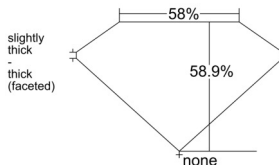

GIA®

FACSIMILE

GIA REPORT 1527948714

Verify this report at GIA.edu

GIA NATURAL DIAMOND DOSSIER®

July 29, 2025
GIA Report Number 1527948714
Shape and Cutting Style ..... Heart Brilliant
Measurements ..... 4.37 x 5.16 x 3.04 mm

GRADING RESULTS

Carat Weight ..... 0.40 carat
Color Grade I
Clarity Grade ..... Internally Flawless

ADDITIONAL GRADING INFORMATION

Polish ..... Excellent
Symmetry ..... Excellent
Fluorescence ..... Medium Blue
Clarity Characteristics ..... Minor Details of Polish
Inscription(s): GIA 1527948714

PROPORTIONS

Profile not to actual proportions

GRADING SCALES

GIA COLOR SCALE		GIA CLARITY SCALE		
NEAR COLORLESS	D	VERY VERY SLIGHTLY INCLUDED	FLAWLESS	
	E		INTERNALLY FLAWLESS	
	F		VVS₁	
	FANT	G	VERY SLIGHTLY INCLUDED	VVS₂
		H		VS₁
		I	SLIGHTLY INCLUDED	VS₂
		J		SI₁
	LIGHT	K	INCLUDED	SI₂
		L		I₁
		M		I₂
N		EXCLUDED	I₃	
O				
P				
Q				
R				
S				
T				
U				
V				
W				
X				
Y				
Z