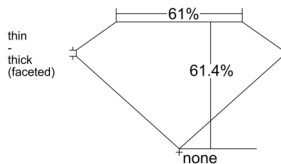

GIA®

FACSIMILE

GIA REPORT 1527988308

Verify this report at GIA.edu

GIA NATURAL DIAMOND DOSSIER®

July 31, 2025
GIA Report Number 1527988308
Shape and Cutting Style ..... Oval Brilliant
Measurements ..... 7.12 x 5.13 x 3.15 mm

GRADING RESULTS

Carat Weight ..... 0.70 carat
Color Grade ..... D
Clarity Grade VS2

ADDITIONAL GRADING INFORMATION

Polish ..... Excellent
Symmetry ..... Excellent
Fluorescence ..... Faint
Clarity Characteristics ..... Crystal
Inscription(s): GIA 1527988308

PROPORTIONS

Profile not to actual proportions

GRADING SCALES

GIA COLOR SCALE		GIA CLARITY SCALE			
COLORLESS	D	VERY VERY SLIGHTLY INCLUDED	FLAWLESS		
	E		INTERNALLY FLAWLESS		
	F	VERY SLIGHTLY INCLUDED	VVS₁		
	G		VVS₂		
	H		VS₁		
	NEAR COLORLESS	I	SLIGHTLY INCLUDED	VS₂	
		J		SI₁	
		FAINT	K	INCLUDED	SI₂
			L		I₁
			M		I₂
VERT LIGHT	N		INCLUDED	I₃	
	O				
	P				
	Q				
	LIGHT		R		
		S			
		T			
U					
V					
W					
X					
Y					
Z