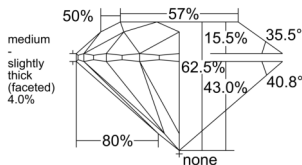

GIA®

FACSIMILE

GIA REPORT 1528091386

Verify this report at GIA.edu

GIA NATURAL DIAMOND DOSSIER®

May 09, 2025
GIA Report Number 1528091386
Shape and Cutting Style ..... Round Brilliant
Measurements ..... 5.67 - 5.71 x 3.56 mm

GRADING RESULTS

Carat Weight ..... 0.71 carat
Color Grade ..... D
Clarity Grade SI2
Cut Grade ..... Excellent

ADDITIONAL GRADING INFORMATION

Polish ..... Excellent
Symmetry ..... Excellent
Fluorescence ..... Strong Blue
Clarity Characteristics ..... Cloud, Crystal
Inscription(s): GIA 1528091386

PROPORTIONS

GRADING SCALES

GIA COLOR SCALE	GIA CLARITY SCALE	GIA CUT SCALE	
D	FLAWLESS	EXCELLENT	
E	INTERNALLY FLAWLESS		
F		VVS₁	VERY GOOD
G	VVS₂		
H	VS₁	GOOD	
I	VS₂		
J	SI₁	FAIR	
K	SI₂		
L	I₁	POOR	
M	I₂		
N	I₃		
O			
P			
Q			
R			
S			
T			
U			
V			
W			
X			
Y			
Z