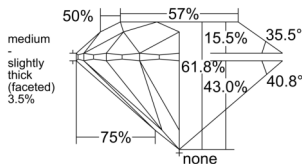

GIA®

FACSIMILE

GIA REPORT 1528091455

Verify this report at GIA.edu

GIA NATURAL DIAMOND DOSSIER®

August 25, 2025
GIA Report Number 1528091455
Shape and Cutting Style ..... Round Brilliant
Measurements ..... 5.69 - 5.72 x 3.53 mm

GRADING RESULTS

Carat Weight ..... 0.71 carat
Color Grade ..... F
Clarity Grade VS1
Cut Grade ..... Excellent

ADDITIONAL GRADING INFORMATION

Polish ..... Excellent
Symmetry ..... Excellent
Fluorescence ..... None
Clarity Characteristics..... Cloud, Feather, Needle, Pinpoint
Inspection(s): GIA 1528091455

PROPORTIONS

GRADING SCALES

GIA COLOR SCALE

COLORLESS	D
	E
	F
	G
	H
	I
	J
NEAR COLORLESS	K
	L
FAIN	M
	N
	O
	P
	Q
VERY LIGHT	R
	S
	T
	U
	V
	W
	X
	Y
LIGHT	Z

GIA CLARITY SCALE

FLAWLESS	INTERNAL FLAWLESS	
		FLAWLESS
VERY VERY SLIGHTLY INCLUDED	VVS₁	
	VVS₂	
VERY SLIGHTLY INCLUDED	VS₁	
	VS₂	
SLIGHTLY INCLUDED	SI₁	
	SI₂	
INCLUDED	I₁	
	I₂	
	I₃	

GIA CUT SCALE

EXCELLENT
VERY GOOD
GOOD
FAIR
POOR