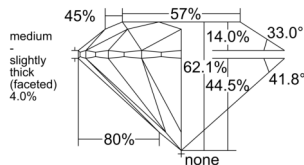

GIA®

FACSIMILE

GIA REPORT 1528126375

Verify this report at GIA.edu

GIA NATURAL DIAMOND DOSSIER®

May 12, 2025
GIA Report Number 1528126375
Shape and Cutting Style ..... Round Brilliant
Measurements ..... 4.12 - 4.14 x 2.56 mm

GRADING RESULTS

Carat Weight ..... 0.26 carat
Color Grade ..... D
Clarity Grade VS1
Cut Grade ..... Excellent

ADDITIONAL GRADING INFORMATION

Polish ..... Excellent
Symmetry ..... Excellent
Fluorescence ..... None
Clarity Characteristics ..... Cloud
Inscription(s): GIA 1528126375

PROPORTIONS

Profile to actual proportions

GRADING SCALES

GIA COLOR SCALE

COLORLESS	D
	E
	F
	G
	H
	I
	J
NEAR COLORLESS	K
	L
Faint	M
	N
	O
	P
	Q
	R
	S
	T
	U
	V
	W
	X
	Y
Light	Z

GIA CLARITY SCALE

FLAWLESS	VERY VERY SLIGHTLY INCLUDED	VS₁	VS₂	VS₁	SI₁	SI₂	I₁	I₂	I₃			
										VERY SLIGHTLY INCLUDED	SLIGHTLY INCLUDED	INCLUDED

GIA CUT SCALE

EXCELLENT
VERY GOOD
GOOD
FAIR
POOR