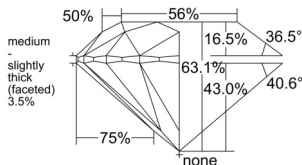

GIA®

FACSIMILE

GIA REPORT 1528151479

Verify this report at GIA.edu

GIA NATURAL DIAMOND DOSSIER®

May 15, 2025
GIA Report Number 1528151479
Shape and Cutting Style ..... Round Brilliant
Measurements ..... 4.98 - 5.05 x 3.17 mm

GRADING RESULTS

Carat Weight ..... 0.50 carat
Color Grade ..... G
Clarity Grade VVS1
Cut Grade ..... Excellent

ADDITIONAL GRADING INFORMATION

Polish ..... Excellent
Symmetry ..... Very Good
Fluorescence ..... Faint
Clarity Characteristics..... Pinpoint, Indented Natural, Cavity, Feather

Inscription(s): GIA 1528151479

PROPORTIONS

GRADING SCALES

GIA COLOR SCALE	GIA CLARITY SCALE	GIA CUT SCALE
COLOURLESS	FLAWLESS	EXCELLENT
D	INTERNALLY FLAWLESS	
E	VVS₁	VERY GOOD
F		
G	VVS₂	
H	VS₁	GOOD
I		
J	VS₂	
K	SI₁	FAIR
L		
M	SI₂	
N	I₁	POOR
O		
P	I₂	
Q	I₃	
R		
S		
T		
U		
V		
W		
X		
Y		
Z