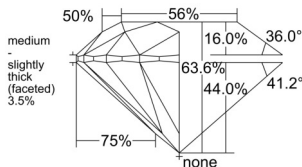

GIA®

FACSIMILE

GIA REPORT 1528154711

Verify this report at GIA.edu

GIA NATURAL DIAMOND DOSSIER®

May 15, 2025
GIA Report Number 1528154711
Shape and Cutting Style ..... Round Brilliant
Measurements ..... 5.03 - 5.07 x 3.21 mm

GRADING RESULTS

Carat Weight ..... 0.51 carat
Color Grade ..... G
Clarity Grade VVS1
Cut Grade ..... Excellent

ADDITIONAL GRADING INFORMATION

Polish ..... Excellent
Symmetry ..... Excellent
Fluorescence ..... Faint
Clarity Characteristics..... Cloud, Pinpoint, Feather, Cavity
Inscription(s): GIA 1528154711

PROPORTIONS

GRADING SCALES

GIA COLOR SCALE	GIA CLARITY SCALE	GIA CUT SCALE
Colorless	Flawless	Excellent
Near Colorless	Internally Flawless	
Faint	VVS₁	Very Good
Very Light	VVS₂	
Light	VS₁	Good
	VS₂	
	SI₁	Fair
	SI₂	
	I₁	Poor
	I₂	
	I₃