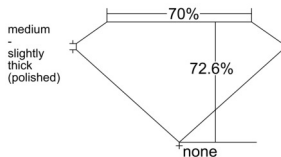

GIA®

FACSIMILE

GIA REPORT 1528183753

Verify this report at GIA.edu

GIA NATURAL DIAMOND DOSSIER®

May 16, 2025
GIA Report Number 1528183753
Shape and Cutting Style ..... **Square Modified Brilliant**
Measurements ..... 4.41 x 4.39 x 3.19 mm

GRADING RESULTS

Carat Weight ..... 0.52 carat
Color Grade I
Clarity Grade VS1

ADDITIONAL GRADING INFORMATION

Polish ..... Excellent
Symmetry ..... Excellent
Fluorescence ..... None
Clarity Characteristics..... **Crystal, Feather, Cloud, Needle**
Inscription(s): GIA 1528183753

PROPORTIONS

Profile not to actual proportions

GRADING SCALES

GIA COLOR SCALE		GIA CLARITY SCALE			
COLORLESS	D	VERY VERY SLIGHTLY INCLUDED	FLAWLESS		
	E		INTERNALLY FLAWLESS		
	F	VERY SLIGHTLY INCLUDED	VVS₁		
	G		VVS₂		
	H		VS₁		
	NEAR COLORLESS	I	SLIGHTLY INCLUDED	VS₂	
		J		SI₁	
		FAINT	K	INCLUDED	SI₂
			L		I₁
			M		I₂
VERY LIGHT	N	LIGHT	I₃		
	O				
	P				
	Q				
	R