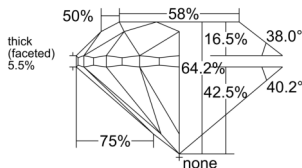

GIA®

FACSIMILE

GIA REPORT 1528205381

Verify this report at GIA.edu

GIA NATURAL DIAMOND DOSSIER®

May 20, 2025
GIA Report Number 1528205381
Shape and Cutting Style ..... Round Brilliant
Measurements ..... 5.47 - 5.54 x 3.54 mm

GRADING RESULTS

Carat Weight ..... 0.70 carat
Color Grade I
Clarity Grade VS1
Cut Grade ..... Very Good

ADDITIONAL GRADING INFORMATION

Polish ..... Excellent
Symmetry ..... Very Good
Fluorescence ..... None
Clarity Characteristics ..... Crystal, Feather
Inscription(s): GIA 1528205381

PROPORTIONS

Profile to actual proportions

GRADING SCALES

GIA COLOR SCALE

COLOREDNESS	D
	E
	F
	G
	H
	I
	J
NEAR COLORLESS	K
	L
FAIN	M
	N
	O
	P
VERY LIGHT	Q
	R
	S
	T
	U
	V
LIGHT	W
	X
	Y
	Z

GIA CLARITY SCALE

VERY VERY SLIGHTLY INCLUDED	FLAWLESS
	INTERNALLY FLAWLESS
VERY SLIGHTLY INCLUDED	VVS₁
	VVS₂
SLIGHTLY INCLUDED	VS₁
	VS₂
INCLUDED	SI₁
	SI₂
	I₁
	I₂
	I₃

GIA CUT SCALE

EXCELLENT
VERY GOOD
GOOD
FAIR
POOR