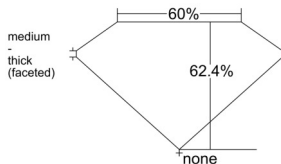

GIA®

FACSIMILE

GIA REPORT 1528279330

Verify this report at GIA.edu

GIA NATURAL DIAMOND DOSSIER®

June 10, 2025
GIA Report Number 1528279330
Shape and Cutting Style ..... Pear Brilliant
Measurements ..... 5.77 x 3.84 x 2.40 mm

GRADING RESULTS

Carat Weight ..... 0.31 carat
Color Grade ..... F
Clarity Grade VS1

ADDITIONAL GRADING INFORMATION

Polish ..... Excellent
Symmetry ..... Very Good
Fluorescence ..... None
Clarity Characteristics ..... Cloud, Needle, Pinpoint
Inscription(s): GIA 1528279330

PROPORTIONS

Profile not to actual proportions

GRADING SCALES

GIA COLOR SCALE		GIA CLARITY SCALE			
COLORLESS	D	VERY VERY SLIGHTLY INCLUDED	FLAWLESS		
	E		INTERNALLY FLAWLESS		
	F	VERY SLIGHTLY INCLUDED	VVS₁		
	G		VVS₂		
	H		VS₁		
	NEAR COLORLESS	I	SLIGHTLY INCLUDED	VS₂	
		J		SI₁	
		FAINT	K	INCLUDED	SI₂
			L		I₁
			M		I₂
VERT LIGHT	N	INCLUDED	I₃		
	O				
	P				
	Q				
	R				
LIGHT	S				
	T				
	U				
	V				
	W				
X					
Y					
Z