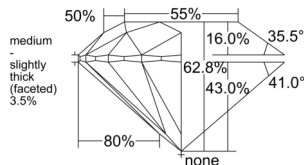

GIA®

FACSIMILE

GIA REPORT 1528281328

Verify this report at GIA.edu

GIA NATURAL DIAMOND DOSSIER®

May 28, 2025
GIA Report Number 1528281328
Shape and Cutting Style ..... Round Brilliant
Measurements ..... 4.84 - 4.87 x 3.05 mm

GRADING RESULTS

Carat Weight ..... 0.44 carat
Color Grade ..... F
Clarity Grade VS2
Cut Grade ..... Excellent

ADDITIONAL GRADING INFORMATION

Polish ..... Excellent
Symmetry ..... Excellent
Fluorescence ..... None
Clarity Characteristics ..... Crystal, Cloud
Inscription(s): GIA 1528281328

PROPORTIONS

GRADING SCALES

GIA COLOR SCALE	GIA CLARITY SCALE	GIA CUT SCALE	
D	FLAWLESS	EXCELLENT	
E	INTERNALLY FLAWLESS		
F		VVS₁	VERY GOOD
G	VVS₂		
H	VS₁	GOOD	
I	VS₂		
J	SI₁	FAIR	
K	SI₂		
L	I₁	POOR	
M	I₂		
N	I₃		
O			
P			
Q			
R			
S			
T			
U			
V			
W			
X			
Y			
Z