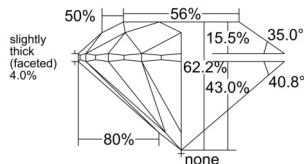

GIA®

FACSIMILE

GIA REPORT 1528312543

Verify this report at GIA.edu

GIA NATURAL DIAMOND DOSSIER®

May 29, 2025
GIA Report Number 1528312543
Shape and Cutting Style ..... Round Brilliant
Measurements ..... 5.38 - 5.40 x 3.35 mm

GRADING RESULTS

Carat Weight ..... 0.60 carat
Color Grade ..... E
Clarity Grade VS1
Cut Grade ..... Excellent

ADDITIONAL GRADING INFORMATION

Polish ..... Excellent
Symmetry ..... Excellent
Fluorescence ..... Faint
Clarity Characteristics..... Crystal, Feather, Needle, Pinpoint
Inscription(s): GIA 1528312543

PROPORTIONS

Profile to actual proportions