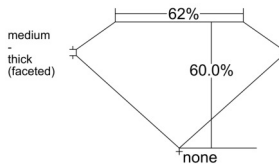

GIA®

FACSIMILE

GIA REPORT 1528335788

Verify this report at GIA.edu

GIA NATURAL DIAMOND DOSSIER®

May 30, 2025
GIA Report Number 1528335788
Shape and Cutting Style ..... Pear Brilliant
Measurements ..... 6.38 x 4.25 x 2.55 mm

GRADING RESULTS

Carat Weight ..... 0.41 carat
Color Grade ..... F
Clarity Grade VS1

ADDITIONAL GRADING INFORMATION

Polish ..... Excellent
Symmetry ..... Very Good
Fluorescence ..... None
Clarity Characteristics..... Crystal, Pinpoint, Needle
Inscription(s): GIA 1528335788

PROPORTIONS

Profile not to actual proportions

GRADING SCALES

GIA COLOR SCALE		GIA CLARITY SCALE	
COLORLESS	D	VERY VERY SLIGHTLY INCLUDED	FLAWLESS
	E		INTERNALLY FLAWLESS
	F		VVS₁
	G		VVS₂
	H		VS₁
	I		VS₂
	J		SI₁
	K		SI₂
	L		I₁
	M		I₂
NEAR COLORLESS	N	SLIGHTLY INCLUDED	I₃
	O		
	P		
	Q		
FAINT	R		
	S		
	T		
	U		
VERT LIGHT	V		
	W		
	X		
	Y		
LIGHT	Z