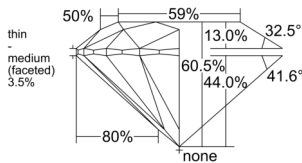

GIA®

FACSIMILE

GIA REPORT 1528337734

Verify this report at GIA.edu

GIA NATURAL DIAMOND DOSSIER®

May 31, 2025
GIA Report Number 1528337734
Shape and Cutting Style ..... Round Brilliant
Measurements ..... 5.00 - 5.02 x 3.03 mm

GRADING RESULTS

Carat Weight ..... 0.46 carat
Color Grade ..... D
Clarity Grade S11
Cut Grade ..... Excellent

ADDITIONAL GRADING INFORMATION

Polish ..... Excellent
Symmetry ..... Excellent
Fluorescence ..... None
Clarity Characteristics ..... Crystal
Inscription(s): GIA 1528337734

PROPORTIONS

Profile to actual proportions