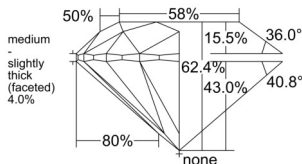

GIA®

FACSIMILE

GIA REPORT 1528344115

Verify this report at GIA.edu

GIA NATURAL DIAMOND DOSSIER®

May 31, 2025
GIA Report Number 1528344115
Shape and Cutting Style ..... Round Brilliant
Measurements ..... 6.29 - 6.33 x 3.94 mm

GRADING RESULTS

Carat Weight ..... 0.98 carat
Color Grade ..... K
Clarity Grade VS2
Cut Grade ..... Excellent

ADDITIONAL GRADING INFORMATION

Polish ..... Excellent
Symmetry ..... Excellent
Fluorescence ..... Faint
Clarity Characteristics ..... Cloud, Crystal
Inscription(s): GIA 1528344115

PROPORTIONS

GRADING SCALES

GIA COLOR SCALE	GIA CLARITY SCALE	GIA CUT SCALE	
D	FLAWLESS	EXCELLENT	
E	INTERNALLY FLAWLESS		
F		VVS₁	VERY GOOD
G	VVS₂		
H	VS₁	GOOD	
I	VS₂		
J	SI₁	FAIR	
K	SI₂		
L	I₁	POOR	
M	I₂		
N	I₃		
O			
P			
Q			
R			
S			
T			
U			
V			
W			
X			
Y			
Z