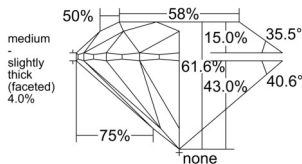

GIA®

FACSIMILE

GIA REPORT 1528381446

Verify this report at GIA.edu

GIA NATURAL DIAMOND DOSSIER®

June 03, 2025
GIA Report Number 1528381446
Shape and Cutting Style ..... Round Brilliant
Measurements ..... 4.32 - 4.35 x 2.67 mm

GRADING RESULTS

Carat Weight ..... 0.31 carat
Color Grade ..... F
Clarity Grade VVS1
Cut Grade ..... Excellent

ADDITIONAL GRADING INFORMATION

Polish ..... Excellent
Symmetry ..... Excellent
Fluorescence ..... Medium Blue
Clarity Characteristics..... Pinpoint, Internal Graining, Cavity,
Surface Graining

Inscription(s): GIA 1528381446

PROPORTIONS

GRADING SCALES

GIA COLOR SCALE	GIA CLARITY SCALE	GIA CUT SCALE	
D	FLAWLESS	EXCELLENT	
E	INTERNALLY FLAWLESS		
F		VVS₁	VERY GOOD
G	VVS₂		
H	VS₁	GOOD	
I	VS₂		
J	SI₁	FAIR	
K	SI₂		
L	I₁	POOR	
M			
N			
O	I₂		
P			
Q			
R	I₃		
S			
T			
U			
V			
W			
X			
Y			
Z