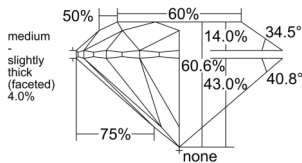

GIA®

FACSIMILE

GIA REPORT 1528416490

Verify this report at GIA.edu

GIA NATURAL DIAMOND DOSSIER®

June 07, 2025
GIA Report Number 1528416490
Shape and Cutting Style ..... Round Brilliant
Measurements ..... 5.13 - 5.16 x 3.12 mm

GRADING RESULTS

Carat Weight ..... 0.51 carat
Color Grade ..... G
Clarity Grade VVS1
Cut Grade ..... Excellent

ADDITIONAL GRADING INFORMATION

Polish ..... Excellent
Symmetry ..... Excellent
Fluorescence ..... None
Clarity Characteristics ..... Pinpoint, Indented Natural
Inspection(s): GIA 1528416490

PROPORTIONS

Profile to actual proportions