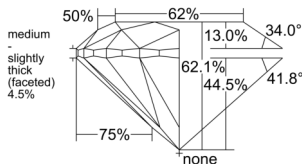

GIA®

FACSIMILE

GIA NATURAL DIAMOND DOSSIER®

June 07, 2025
GIA Report Number 1528428271
Shape and Cutting Style ..... Round Brilliant
Measurements ..... 5.35 - 5.38 x 3.33 mm

GRADING RESULTS

Carat Weight ..... 0.60 carat
Color Grade I
Clarity Grade VS2
Cut Grade ..... Excellent

ADDITIONAL GRADING INFORMATION

Polish ..... Excellent
Symmetry ..... Excellent
Fluorescence ..... None
Clarity Characteristics ..... Cloud
Inscription(s): GIA 1528428271

GIA REPORT 1528428271

Verify this report at GIA.edu

PROPORTIONS

Profile to actual proportions