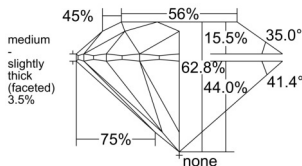

GIA®

FACSIMILE

GIA REPORT 1528461156

Verify this report at GIA.edu

GIA NATURAL DIAMOND DOSSIER®

June 12, 2025
GIA Report Number 1528461156
Shape and Cutting Style ..... Round Brilliant
Measurements ..... 4.45 - 4.47 x 2.80 mm

GRADING RESULTS

Carat Weight ..... 0.34 carat
Color Grade ..... F
Clarity Grade VVS2
Cut Grade ..... Excellent

ADDITIONAL GRADING INFORMATION

Polish ..... Excellent
Symmetry ..... Excellent
Fluorescence ..... None
Clarity Characteristics ..... Pinpoint
Inscription(s): GIA 1528461156

PROPORTIONS

GRADING SCALES

GIA COLOR SCALE	GIA CLARITY SCALE	GIA CUT SCALE	
D	FLAWLESS	EXCELLENT	
E	INTERNALLY FLAWLESS		
F		VVS₁	VERY GOOD
G	VVS₂		
H	VS₁	GOOD	
I	VS₂		
J	SI₁	FAIR	
K	SI₂		
L	I₁	POOR	
M	I₂		
N	I₃		
O			
P			
Q			
R			
S			
T			
U			
V			
W			
X			
Y			
Z