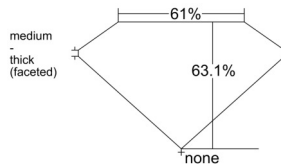

GIA®

FACSIMILE

GIA REPORT 1528473123

Verify this report at GIA.edu

GIA NATURAL DIAMOND DOSSIER®

June 23, 2025
GIA Report Number 1528473123
Shape and Cutting Style ..... Pear Brilliant
Measurements ..... 6.41 x 3.73 x 2.35 mm

GRADING RESULTS

Carat Weight ..... 0.33 carat
Color Grade ..... E
Clarity Grade VVS1

ADDITIONAL GRADING INFORMATION

Polish ..... Excellent
Symmetry ..... Very Good
Fluorescence ..... Medium Blue
Clarity Characteristics ..... Pinpoint
Inscription(s): GIA 1528473123

PROPORTIONS

Profile not to actual proportions

GRADING SCALES

GIA COLOR SCALE		GIA CLARITY SCALE	
COLORLESS	D	VERY VERY SLIGHTLY INCLUDED	FLAWLESS
	E		INTERNALLY FLAWLESS
	F		VVS₁
	G		VVS₂
	H		VS₁
	I		VS₂
	J		SI₁
	K		SI₂
	L		I₁
	M		I₂
NEAR COLORLESS	N	SLIGHTLY INCLUDED	I₃
	O		
	P		
	Q		
FAINT	R	INCLUDED	
	S		
	T		
	U		
VERY LIGHT	V		
	W		
	X		
	Y		
LIGHT	Z