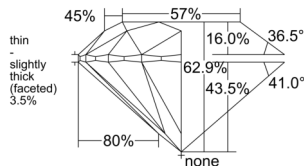

GIA®

FACSIMILE

GIA REPORT 1528482369

Verify this report at GIA.edu

GIA NATURAL DIAMOND DOSSIER®

June 13, 2025
GIA Report Number 1528482369
Shape and Cutting Style ..... Round Brilliant
Measurements ..... 5.34 - 5.37 x 3.37 mm

GRADING RESULTS

Carat Weight ..... 0.60 carat
Color Grade ..... G
Clarity Grade VS1
Cut Grade ..... Excellent

ADDITIONAL GRADING INFORMATION

Polish ..... Excellent
Symmetry ..... Excellent
Fluorescence ..... None
Clarity Characteristics ..... Cloud, Feather
Inscription(s): GIA 1528482369

PROPORTIONS

GRADING SCALES

GIA COLOR SCALE

COLORLESS	D
	E
	F
	G
	H
	I
	J
NEAR COLORLESS	K
	L
FAIN	M
	N
	O
	P
VERY LIGHT	Q
	R
	S
	T
	U
	V
	W
	X
	Y
LIGHT	Z

GIA CLARITY SCALE

FLAWLESS	INTERNAL FLAWLESS	
		FLAWLESS
VERY VERY SLIGHTLY INCLUDED	VVS₁	
	VVS₂	
VERY SLIGHTLY INCLUDED	VS₁	
	VS₂	
SLIGHTLY INCLUDED	SI₁	
	SI₂	
INCLUDED	I₁	
	I₂	
	I₃	

GIA CUT SCALE

EXCELLENT
VERY GOOD
GOOD
FAIR
POOR