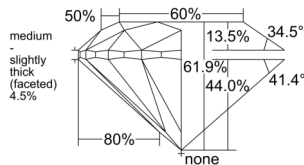

GIA®

FACSIMILE

GIA REPORT 1528483257

Verify this report at GIA.edu

GIA NATURAL DIAMOND DOSSIER®

June 14, 2025
GIA Report Number 1528483257
Shape and Cutting Style ..... Round Brilliant
Measurements ..... 4.91 - 4.95 x 3.05 mm

GRADING RESULTS

Carat Weight ..... 0.46 carat
Color Grade ..... J
Clarity Grade S11
Cut Grade ..... Excellent

ADDITIONAL GRADING INFORMATION

Polish ..... Excellent
Symmetry ..... Excellent
Fluorescence ..... None
Clarity Characteristics ..... Crystal, Feather
Inscription(s): GIA 1528483257

PROPORTIONS

Profile to actual proportions