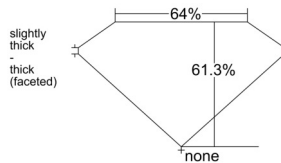

GIA®

FACSIMILE

GIA REPORT 1528488914

Verify this report at GIA.edu

GIA NATURAL DIAMOND DOSSIER®

June 13, 2025
GIA Report Number 1528488914
Shape and Cutting Style ..... Oval Brilliant
Measurements ..... 6.11 x 4.53 x 2.78 mm

GRADING RESULTS

Carat Weight ..... 0.50 carat
Color Grade ..... E
Clarity Grade S11

ADDITIONAL GRADING INFORMATION

Polish ..... Excellent
Symmetry ..... Very Good
Fluorescence ..... None
Clarity Characteristics ..... Crystal, Needle, Feather
Inscription(s): GIA 1528488914

PROPORTIONS

Profile not to actual proportions

GRADING SCALES

GIA COLOR SCALE		GIA CLARITY SCALE			
COLORLESS	D	VERY VERY SLIGHTLY INCLUDED	FLAWLESS		
	E		INTERNALLY FLAWLESS		
	F		VVS₁		
	NEAR COLORLESS	G	VVS₂		
		H	VERY SLIGHTLY INCLUDED	VS₁	
		I		VS₂	
		FAINT	J	SLIGHTLY INCLUDED	S1₁
			K		S1₂
	L		INCLUDED		I₁
	M			I₂	
VERT LIGHT	N		INCLUDED	I₃	
	O				
	P				
	Q				
	R				
LIGHT	S				
	T				
	U				
	V				
	W				
	X				
	Y				
	Z