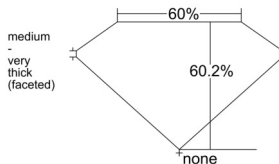

GIA®

FACSIMILE

GIA REPORT 1528489784

Verify this report at GIA.edu

GIA NATURAL DIAMOND DOSSIER®

June 13, 2025
GIA Report Number 1528489784
Shape and Cutting Style ..... Pear Brilliant
Measurements ..... 6.86 x 4.52 x 2.72 mm

GRADING RESULTS

Carat Weight ..... 0.50 carat
Color Grade ..... D
Clarity Grade VS1

ADDITIONAL GRADING INFORMATION

Polish ..... Excellent
Symmetry ..... Very Good
Fluorescence ..... None
Clarity Characteristics..... Feather, Needle, Pinpoint
Inscription(s): GIA 1528489784

PROPORTIONS

Profile not to actual proportions

GRADING SCALES

GIA COLOR SCALE		GIA CLARITY SCALE			
COLORLESS	D	VERY VERY SLIGHTLY INCLUDED	FLAWLESS		
	E		INTERNALLY FLAWLESS		
	F	VERY SLIGHTLY INCLUDED	VVS₁		
	G		VVS₂		
	H		VS₁		
	NEAR COLORLESS	I	SLIGHTLY INCLUDED	VS₂	
		J		SI₁	
		FAINT	K	INCLUDED	SI₂
			L		I₁
			M		I₂
VERT LIGHT	N	LIGHT	I₃		
	O				
	P				
	Q				
	R