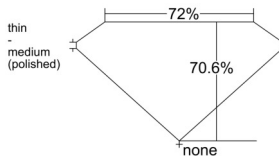

GIA®

FACSIMILE

GIA REPORT 1528512459

Verify this report at GIA.edu

GIA NATURAL DIAMOND DOSSIER®

June 16, 2025
GIA Report Number 1528512459
Shape and Cutting Style ..... Square Modified Brilliant
Measurements ..... 5.01 x 4.97 x 3.51 mm

GRADING RESULTS

Carat Weight ..... 0.70 carat
Color Grade ..... D
Clarity Grade VS1

ADDITIONAL GRADING INFORMATION

Polish ..... Excellent
Symmetry ..... Very Good
Fluorescence ..... None
Clarity Characteristics..... Crystal, Feather, Cloud, Pinpoint
Inscription(s): GIA 1528512459

PROPORTIONS

Profile not to actual proportions

GRADING SCALES

GIA COLOR SCALE		GIA CLARITY SCALE			
COLORLESS	D	VERY VERY SLIGHTLY INCLUDED	FLAWLESS		
	E		INTERNALLY FLAWLESS		
	F	VERY SLIGHTLY INCLUDED	VVS₁		
	G		VVS₂		
	H		VS₁		
	NEAR COLORLESS	I	SLIGHTLY INCLUDED	VS₂	
		J		SI₁	
		FAINT	K	INCLUDED	SI₂
			L		I₁
			M		I₂
VERY LIGHT	N	LIGHT	I₃		
	O				
	P				
	Q				
	R