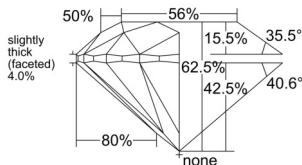

GIA®

FACSIMILE

GIA REPORT 1528513221

Verify this report at GIA.edu

GIA NATURAL DIAMOND DOSSIER®

June 17, 2025
GIA Report Number 1528513221
Shape and Cutting Style ..... Round Brilliant
Measurements ..... 5.39 - 5.40 x 3.37 mm

GRADING RESULTS

Carat Weight ..... 0.61 carat
Color Grade ..... D
Clarity Grade VS2
Cut Grade ..... Excellent

ADDITIONAL GRADING INFORMATION

Polish ..... Excellent
Symmetry ..... Excellent
Fluorescence ..... Very Strong Blue
Clarity Characteristics ..... Cloud, Crystal
Inscription(s): GIA 1528513221

PROPORTIONS

Profile to actual proportions