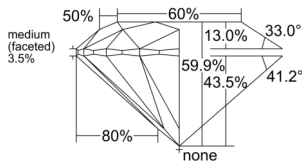

GIA®

FACSIMILE

GIA REPORT 1528514193

Verify this report at GIA.edu

GIA NATURAL DIAMOND DOSSIER®

June 17, 2025
GIA Report Number 1528514193
Shape and Cutting Style ..... Round Brilliant
Measurements ..... 4.78 - 4.81 x 2.87 mm

GRADING RESULTS

Carat Weight ..... 0.40 carat
Color Grade ..... D
Clarity Grade VS2
Cut Grade ..... Excellent

ADDITIONAL GRADING INFORMATION

Polish ..... Excellent
Symmetry ..... Excellent
Fluorescence ..... Strong Blue
Clarity Characteristics ..... Crystal
Inscription(s): GIA 1528514193

PROPORTIONS

Profile to actual proportions