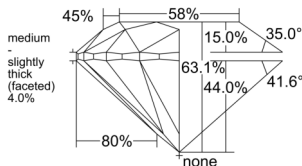

GIA®

FACSIMILE

GIA REPORT 1528521702

Verify this report at GIA.edu

GIA NATURAL DIAMOND DOSSIER®

June 20, 2025
GIA Report Number 1528521702
Shape and Cutting Style ..... Round Brilliant
Measurements ..... 5.38 - 5.42 x 3.41 mm

GRADING RESULTS

Carat Weight ..... 0.61 carat
Color Grade ..... F
Clarity Grade VS2
Cut Grade ..... Excellent

ADDITIONAL GRADING INFORMATION

Polish ..... Excellent
Symmetry ..... Excellent
Fluorescence ..... None
Clarity Characteristics ..... Cloud, Crystal
Inscription(s): GIA 1528521702

PROPORTIONS

GRADING SCALES

GIA COLOR SCALE

COLOURESS	D
	E
	F
	G
	H
	I
	J
NEAR COLOURESS	K
	L
FAIN	M
	N
	O
	P
	Q
	R
	S
	T
	U
	V
	W
	X
	Y
LIGHT	Z

GIA CLARITY SCALE

VERY VERY SLIGHTLY INCLUDED	FLAWLESS
	INTERNALLY FLAWLESS
VERY SLIGHTLY INCLUDED	VVS₁
	VVS₂
SLIGHTLY INCLUDED	VS₁
	VS₂
INCLUDED	SI₁
	SI₂
	I₁
	I₂
	I₃

GIA CUT SCALE

EXCELLENT
VERY GOOD
GOOD
FAIR
POOR