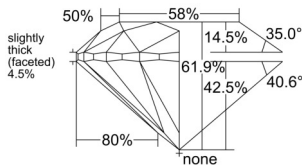

GIA®

FACSIMILE

GIA REPORT 1528557865

Verify this report at GIA.edu

GIA NATURAL DIAMOND DOSSIER®

June 20, 2025
GIA Report Number 1528557865
Shape and Cutting Style ..... Round Brilliant
Measurements ..... 5.22 - 5.26 x 3.24 mm

GRADING RESULTS

Carat Weight ..... 0.56 carat
Color Grade ..... H
Clarity Grade VS1
Cut Grade ..... Excellent

ADDITIONAL GRADING INFORMATION

Polish ..... Excellent
Symmetry ..... Excellent
Fluorescence ..... None
Clarity Characteristics..... Crystal, Feather, Pinpoint
Inscription(s): GIA 1528557865

PROPORTIONS

Profile to actual proportions