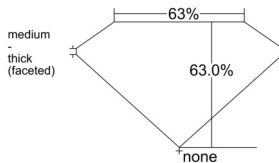

GIA®

FACSIMILE

GIA REPORT 1528569135

Verify this report at GIA.edu

GIA NATURAL DIAMOND DOSSIER®

June 21, 2025
GIA Report Number 1528569135
Shape and Cutting Style ..... Pear Brilliant
Measurements ..... 5.85 x 3.91 x 2.46 mm

GRADING RESULTS

Carat Weight ..... 0.34 carat
Color Grade ..... G
Clarity Grade VS2

ADDITIONAL GRADING INFORMATION

Polish ..... Excellent
Symmetry ..... Excellent
Fluorescence ..... None
Clarity Characteristics ..... Cloud, Crystal
Inscription(s): GIA 1528569135

PROPORTIONS

Profile not to actual proportions

GRADING SCALES

GIA COLOR SCALE		GIA CLARITY SCALE			
COLORLESS	D	VERY VERY SLIGHTLY INCLUDED	FLAWLESS		
	E		INTERNALLY FLAWLESS		
	F	VERY SLIGHTLY INCLUDED	VVS₁		
	G		VVS₂		
	H		VS₁		
	NEAR COLORLESS	I	SLIGHTLY INCLUDED	VS₂	
		J		SI₁	
		FAINT	K	INCLUDED	SI₂
			L		I₁
			M		I₂
VERT LIGHT	N	INCLUDED	I₃		
	O				
	P				
	Q				
	R				
LIGHT	S				
	T				
	U				
	V				
	W				
X					
Y					
Z