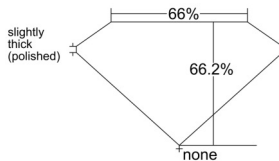

GIA®

FACSIMILE

GIA REPORT 1528574878

Verify this report at GIA.edu

GIA NATURAL DIAMOND DOSSIER®

June 21, 2025
GIA Report Number 1528574878
Shape and Cutting Style ..... Square Emerald Cut
Measurements ..... 4.65 x 4.56 x 3.02 mm

GRADING RESULTS

Carat Weight ..... 0.60 carat
Color Grade I
Clarity Grade VS1

ADDITIONAL GRADING INFORMATION

Polish ..... Excellent
Symmetry ..... Excellent
Fluorescence ..... None
Clarity Characteristics..... Crystal, Feather, Cloud
Inscription(s): GIA 1528574878

PROPORTIONS

Profile not to actual proportions

GRADING SCALES

GIA COLOR SCALE		GIA CLARITY SCALE			
COLORLESS	D	VERY VERY SLIGHTLY INCLUDED	FLAWLESS		
	E		INTERNALLY FLAWLESS		
	F		VS₁		
	NEAR COLORLESS	G	VERY SLIGHTLY INCLUDED	VS₂	
		H		VS₁	
		FAINT	I	SLIGHTLY INCLUDED	VS₂
			J		SI₁
			K		SI₂
	LIGHT	L	INCLUDED	I₁	
		M		I₂	
N		I₃			
O					
P					
Q					
R