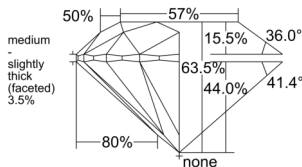

GIA®

FACSIMILE

GIA REPORT 1528582591

Verify this report at GIA.edu

GIA NATURAL DIAMOND DOSSIER®

June 26, 2025
GIA Report Number 1528582591
Shape and Cutting Style ..... Round Brilliant
Measurements ..... 6.22 - 6.27 x 3.96 mm

GRADING RESULTS

Carat Weight ..... 0.96 carat
Color Grade ..... G
Clarity Grade VS2
Cut Grade ..... Excellent

ADDITIONAL GRADING INFORMATION

Polish ..... Very Good
Symmetry ..... Excellent
Fluorescence ..... None
Clarity Characteristics ..... Crystal, Cloud
Inscription(s): GIA 1528582591

PROPORTIONS

GRADING SCALES

GIA COLOR SCALE

COLORESS	D
	E
	F
	G
	H
	I
	J
NEAR COLORESS	K
	L
Faint	M
	N
	O
	P
VERY LIGHT	Q
	R
	S
	T
	U
	V
	W
	X
	Y
LIGHT	Z

GIA CLARITY SCALE

FLAWLESS	INTERNAL FLAWLESS	
		FLAWLESS
VERY VERY SLIGHTLY INCLUDED	VVS₁	
	VVS₂	
VERY SLIGHTLY INCLUDED	VS₁	
	VS₂	
SLIGHTLY INCLUDED	SI₁	
	SI₂	
INCLUDED	I₁	
	I₂	
	I₃	

GIA CUT SCALE

EXCELLENT
VERY GOOD
GOOD
FAIR
POOR