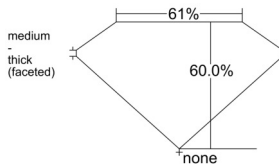

GIA®

FACSIMILE

GIA REPORT 1528588571

Verify this report at GIA.edu

GIA NATURAL DIAMOND DOSSIER®

June 26, 2025
GIA Report Number 1528588571
Shape and Cutting Style ..... Pear Brilliant
Measurements ..... 8.44 x 5.19 x 3.11 mm

GRADING RESULTS

Carat Weight ..... 0.80 carat
Color Grade ..... G
Clarity Grade VVS2

ADDITIONAL GRADING INFORMATION

Polish ..... Excellent
Symmetry ..... Excellent
Fluorescence ..... Medium Blue
Clarity Characteristics..... Pinpoint, Cloud, Surface Graining
Inscription(s): GIA 1528588571

PROPORTIONS

Profile not to actual proportions

GRADING SCALES

GIA COLOR SCALE		GIA CLARITY SCALE			
COLORLESS	D	VERY VERY SLIGHTLY INCLUDED	FLAWLESS		
	E		INTERNALLY FLAWLESS		
	F	VERY SLIGHTLY INCLUDED	VVS₁		
	G		VVS₂		
	H		VS₁		
	NEAR COLORLESS	I	SLIGHTLY INCLUDED	VS₂	
		J		S₁	
		FAINT	K	INCLUDED	S₂
			L		I₁
			M		I₂
VERT LIGHT	N	LIGHT	I₃		
	O				
	P				
	Q				
	R				
	S				
	T				
LIGHT	U				
	V				
	W				
	X				
Y					
Z