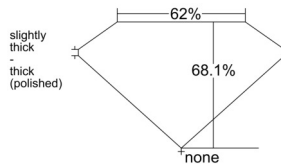

GIA®

FACSIMILE

GIA REPORT 1528640169

Verify this report at GIA.edu

GIA NATURAL DIAMOND DOSSIER®

June 30, 2025
GIA Report Number 1528640169
Shape and Cutting Style ..... Emerald Cut
Measurements ..... 4.49 x 3.26 x 2.22 mm

GRADING RESULTS

Carat Weight ..... 0.32 carat
Color Grade I
Clarity Grade VS1

ADDITIONAL GRADING INFORMATION

Polish ..... Excellent
Symmetry ..... Very Good
Fluorescence ..... None
Clarity Characteristics ..... Crystal, Cloud
Inscription(s): GIA 1528640169

PROPORTIONS

Profile not to actual proportions

GRADING SCALES

GIA COLOR SCALE		GIA CLARITY SCALE			
COLORLESS	D	VERY VERY SLIGHTLY INCLUDED	FLAWLESS		
	E		INTERNALLY FLAWLESS		
	F	VERY SLIGHTLY INCLUDED	VS₁		
	G		VS₂		
	H		VS₁		
	NEAR COLORLESS	I	SLIGHTLY INCLUDED	VS₂	
		J		SI₁	
		FAINT	K	INCLUDED	SI₂
			L		I₁
			M		I₂
VERT LIGHT	N	LIGHT	I₃		
	O				
	P				
	Q				
	R